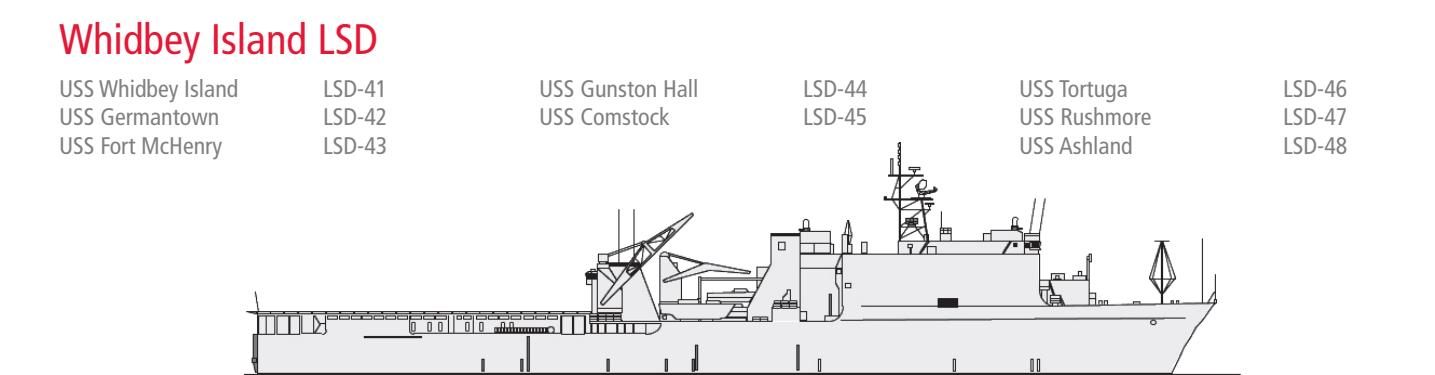

Whidbey Island LSD

USS Whidbey Island LSD-41
USS Germantown LSD-42
USS Fort McHenry LSD-43
USS Gunston Hall LSD-44
USS Comstock LSD-45
USS Tortuga LSD-46
USS Rushmore LSD-47
USS Ashland LSD-48