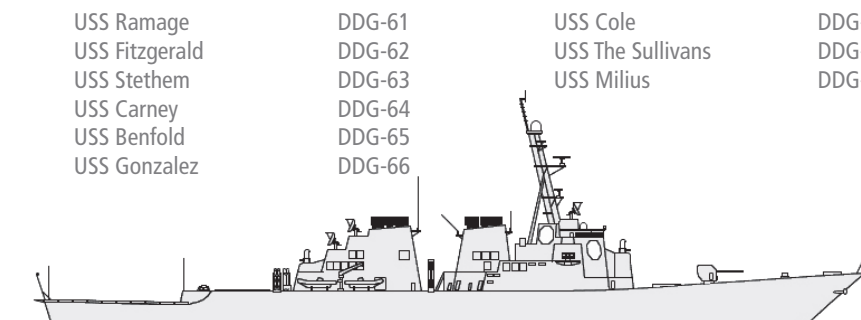

Arleigh Burke Class DDG Flight I and Flight II

USS Arleigh Burke DDG-51
USS Barry DDG-52
USS John Paul Jones DDG-53
USS Curtis Wilbur DDG-54
USS Stout DDG-55
USS John S McCain DDG-56
USS Mitscher DDG-57
USS Laboon DDG-58
USS Russell DDG-59
USS Paul Hamilton DDG-60
USS Ramage DDG-61
USS Fitzgerald DDG-62
USS Stethem DDG-63
USS Carney DDG-64
USS Benford DDG-65
USS Gonzalez DDG-66
USS Cole DDG-67
USS The Sullivans DDG-68
USS Millus DDG-69
USS Hopper DDG-70
USS Fitzgerald DDG-71
USS Mahan DDG-72
USS Decatur DDG-73
USS McFaul DDG-74
USS Donald Cook DDG-75
USS Higgins DDG-76
USS O'Kane DDG-77
USS Porter DDG-78